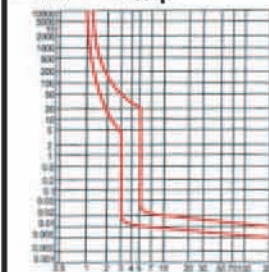

UL File # E310435

-12° to +140° F Temperature

Trip Curves

Time(s)
(seconds)

B Trip

C Trip

D Trip