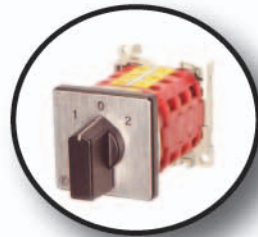

Power UL98  
Disconnects  
P.187, 189

Power UL508  
Disconnects  
P.192 → 200  
P.216

Fusible UL98  
Disconnects  
P. 188

Compact 30 Amp  
Fusible Disconnects  
P.217

By pass  
Switch  
P.212, 213

Cam Switches  
Custom Version  
Contact Factory  
P.208 → 226

Economy EEC  
Pushbuttons  
P.139 → 147

**AEG** Heavy Duty  
Pushbuttons  
P.148 → 167

Tower Lights  
P.233 → 242

Economy  
Tower Lights  
P.244, 245

Enclosures  
P.165, 168

Plug in  
Sockets  
P.84 → 168