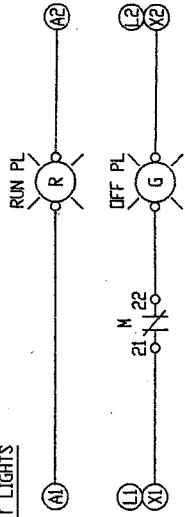

OPTIONS

PILOT LIGHTS

TRANSFORMER

CONTROL CIRCUIT

**WARNING**

HAZARDOUS VOLTAGE  
WILL CAUSE DEATH OR SERIOUS INJURY.  
TO AVOID ELECTRICAL SHOCK OR BURN  
TURN OFF MAIN AND CONTROL VOLTAGES  
BEFORE PERFORMING INSTALLATION OR  
MAINTENANCE

REV	DESCRIPTION	DATE	APP'D	DRAWN	LR	DESCRIPTION	Electrical and Electronic Controls, Inc. 388 Old Country Rd Brewster, NY 10509 USA (845)-278-5777 Fax (845)-278-5444 Email: info@eecontrols.com www.eecontrols.com
				CHECKED	TG	<b>THREE PHASE STARTERS</b> <b>LSK, EEC and ECX Series</b>	
				APPROVED	DATE	Drawing No. <b>XLS</b>	
					01/16/07		REV. <b>0</b>