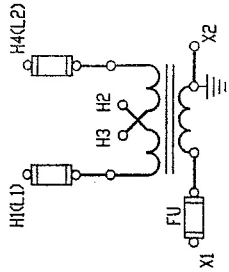

OPTIONS

PILOT LIGHTS

TRANSFORMER

CONTROL CIRCUIT

**WARNING**

HAZARDOUS VOLTAGE  
WILL CAUSE DEATH OR SERIOUS INJURY.  
TO AVOID ELECTRICAL SHOCK OR BURN  
TURN OFF MAIN AND CONTROL VOLTAGES  
BEFORE PERFORMING INSTALLATION OR  
MAINTENANCE

REV	DESCRIPTION	DATE	APP'D	DRAWN	LR	DESCRIPTION	Electrical and Electronic Controls, Inc. 388 Old Country Rd Brewster, NY 10509 USA (845)-278-5777 Fax (845)-278-5444 Email: info@eecontrols.com www.eecontrols.com
				CHECKED	TG	<b>THREE PHASE STARTERS</b> <b>LSK, EEC and ECX Series</b>	
				APPROVED	DATE	Drawing No. <b>XLS</b>	
					01/16/07		REV. <b>0</b>